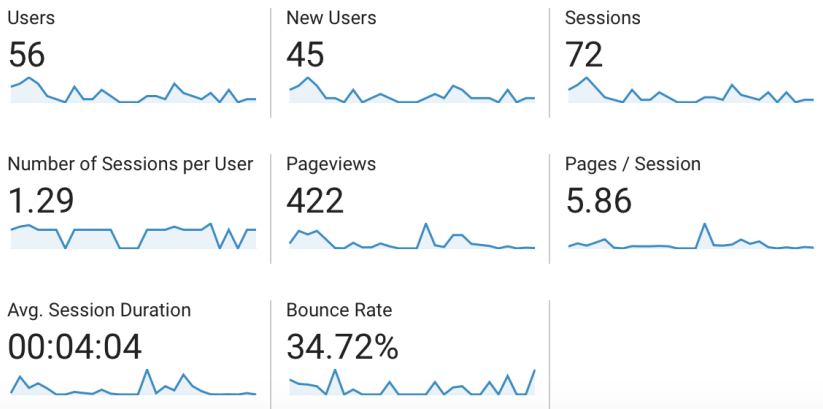

February 2021 Analytics

■ New Visitor ■ Returning Visitor

Demographics

- Language
- Country
- City
- System
- Browser
- Operating System
- Service Provider
- Mobile
- Operating System
- Service Provider

City

City	Users	% Users
1. Chicago	4	7.02%
2. La Crosse	4	7.02%
3. Madison	4	7.02%
4. Milwaukee	4	7.02%
5. Des Plaines	3	5.26%
6. Racine	3	5.26%
7. (not set)	2	3.51%
8. Kaneohe	2	3.51%
9. Des Moines	2	3.51%
10. San Antonio	2	3.51%