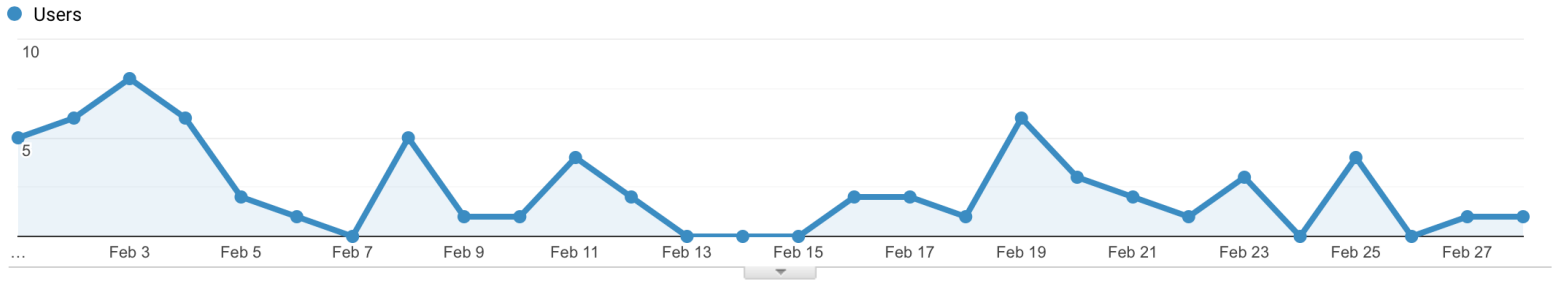

February 2021 Analytics

■ New Visitor ■ Returning Visitor

Demographics

- Language
- Country
- City
- System
- Browser
- Operating System
- Service Provider
- Mobile
- Operating System
- Service Provider

City

City	Users	% Users
1. Chicago	4	7.02%
2. La Crosse	4	7.02%
3. Madison	4	7.02%
4. Milwaukee	4	7.02%
5. Des Plaines	3	5.26%
6. Racine	3	5.26%
7. (not set)	2	3.51%
8. Kaneohe	2	3.51%
9. Des Moines	2	3.51%
10. San Antonio	2	3.51%