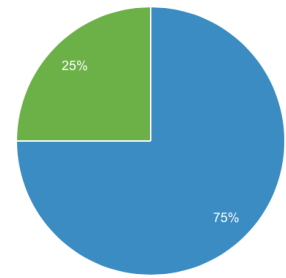

February 2021 Analytics

■ New Visitor ■ Returning Visitor

Demographics

- Language
- Country
- City
- System
- Browser
- Operating System
- Service Provider
- Mobile
- Operating System
- Service Provider

City

City	Users	% Users
1. Chicago	4	7.02%
2. La Crosse	4	7.02%
3. Madison	4	7.02%
4. Milwaukee	4	7.02%
5. Des Plaines	3	5.26%
6. Racine	3	5.26%
7. (not set)	2	3.51%
8. Kaneohe	2	3.51%
9. Des Moines	2	3.51%
10. San Antonio	2	3.51%