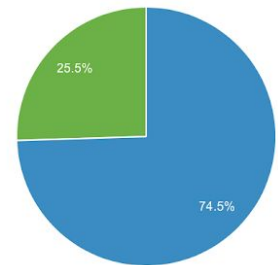

July 2020 Analytics

■ New Visitor ■ Returning Visitor

Demographics

Language
Country
City
System
Browser
Operating System
Service Provider
Mobile
Operating System
Service Provider

City

City	Users	% Users
1. (not set)	4	8.00%
2. Fond du Lac	3	6.00%
3. Madison	3	6.00%
4. Milwaukee	3	6.00%
5. Brisbane	2	4.00%
6. Beijing	2	4.00%
7. Des Moines	2	4.00%
8. Chicago	2	4.00%
9. La Crosse	2	4.00%
10. Oak Creek	2	4.00%