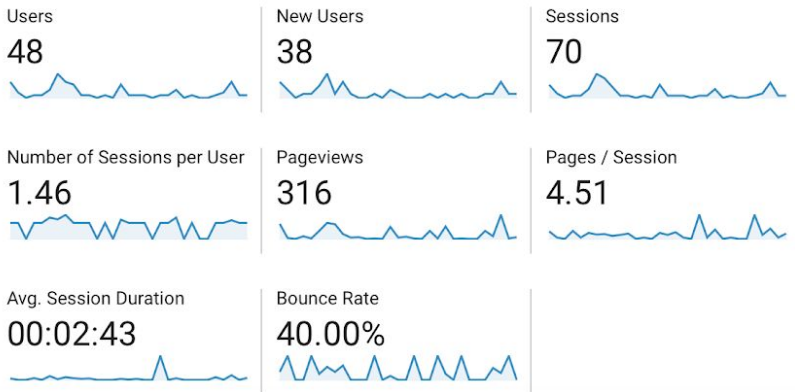

July 2020 Analytics

■ New Visitor ■ Returning Visitor

Demographics

Language
Country
City
System
Browser
Operating System
Service Provider
Mobile
Operating System
Service Provider

City

City	Users	% Users
1. (not set)	4	8.00%
2. Fond du Lac	3	6.00%
3. Madison	3	6.00%
4. Milwaukee	3	6.00%
5. Brisbane	2	4.00%
6. Beijing	2	4.00%
7. Des Moines	2	4.00%
8. Chicago	2	4.00%
9. La Crosse	2	4.00%
10. Oak Creek	2	4.00%