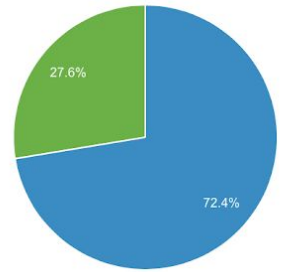

June 2020 Analytics

Users 27	New Users 21	Sessions 29
Number of Sessions per User 1.07	Pageviews 142	Pages / Session 4.90
Avg. Session Duration 00:03:12	Bounce Rate 27.59%	

■ New Visitor ■ Returning Visitor

Demographics

- Language
- Country
- City
- System**
- Browser
- Operating System
- Service Provider
- Mobile**
- Operating System
- Service Provider
- Screen Resolution

City

City	Users	% Users
1. Saint Paul	4	14.81%
2. (not set)	2	7.41%
3. Brisbane	2	7.41%
4. Arlington Heights	2	7.41%
5. San Antonio	2	7.41%
6. Fond du Lac	2	7.41%
7. Milwaukee	2	7.41%
8. A Coruna	1	3.70%
9. Singapore	1	3.70%
10. Chicago	1	3.70%