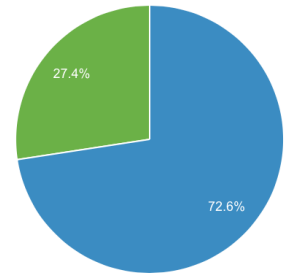

March 2021 Analytics

■ New Visitor ■ Returning Visitor

Demographics

- Language
- Country
- City
- System
- Browser
- Operating System
- Service Provider
- Mobile
- Operating System
- Service Provider

City

	City	Users	% Users
1.	Milwaukee	8	14.04%
2.	Saint Francis	4	7.02%
3.	Fond du Lac	3	5.26%
4.	(not set)	2	3.51%
5.	Des Moines	2	3.51%
6.	Arlington Heights	2	3.51%
7.	Des Plaines	2	3.51%
8.	La Crosse	2	3.51%
9.	Oak Creek	2	3.51%
10.	Wausau	2	3.51%