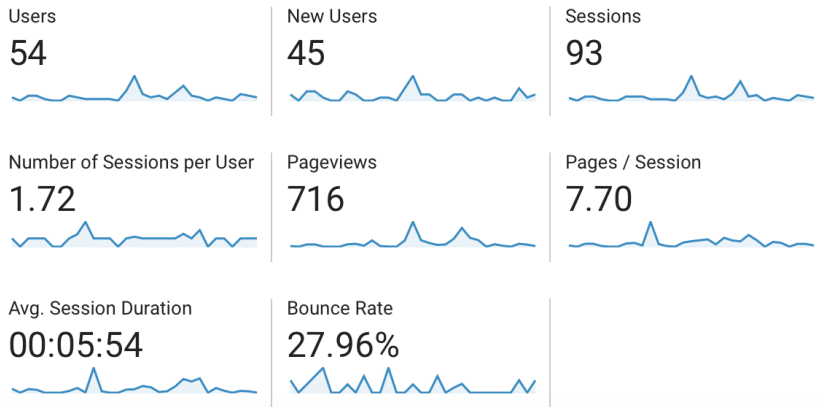

March 2021 Analytics

■ New Visitor ■ Returning Visitor

Demographics

- Language
- Country
- City
- System
- Browser
- Operating System
- Service Provider
- Mobile
- Operating System
- Service Provider

City

	City	Users	% Users
1.	Milwaukee	8	14.04%
2.	Saint Francis	4	7.02%
3.	Fond du Lac	3	5.26%
4.	(not set)	2	3.51%
5.	Des Moines	2	3.51%
6.	Arlington Heights	2	3.51%
7.	Des Plaines	2	3.51%
8.	La Crosse	2	3.51%
9.	Oak Creek	2	3.51%
10.	Wausau	2	3.51%